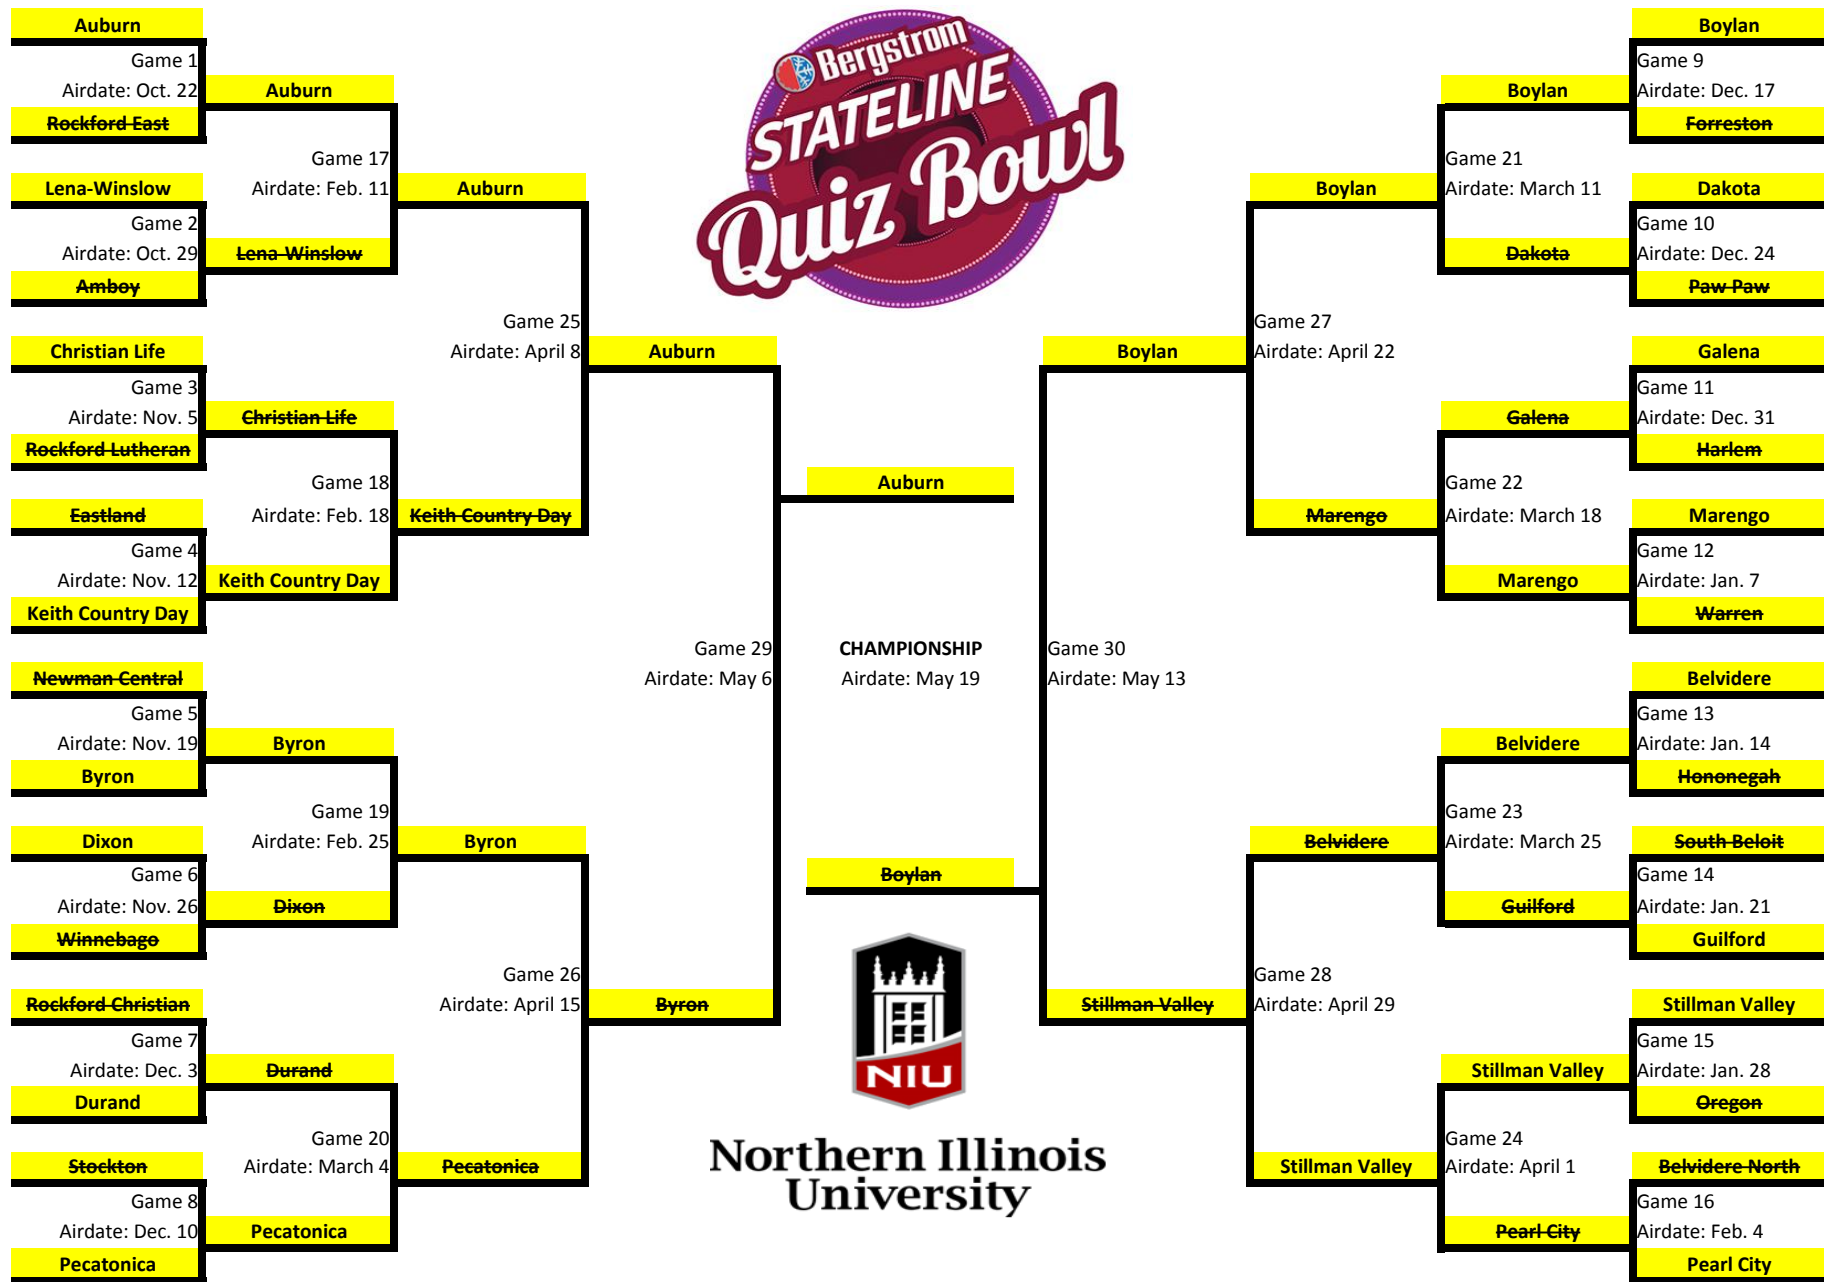

Bergstrom STATELINE Quiz Bowl

Saturdays 6:30PM

Sundays 9:30am

Sundays 8:30am