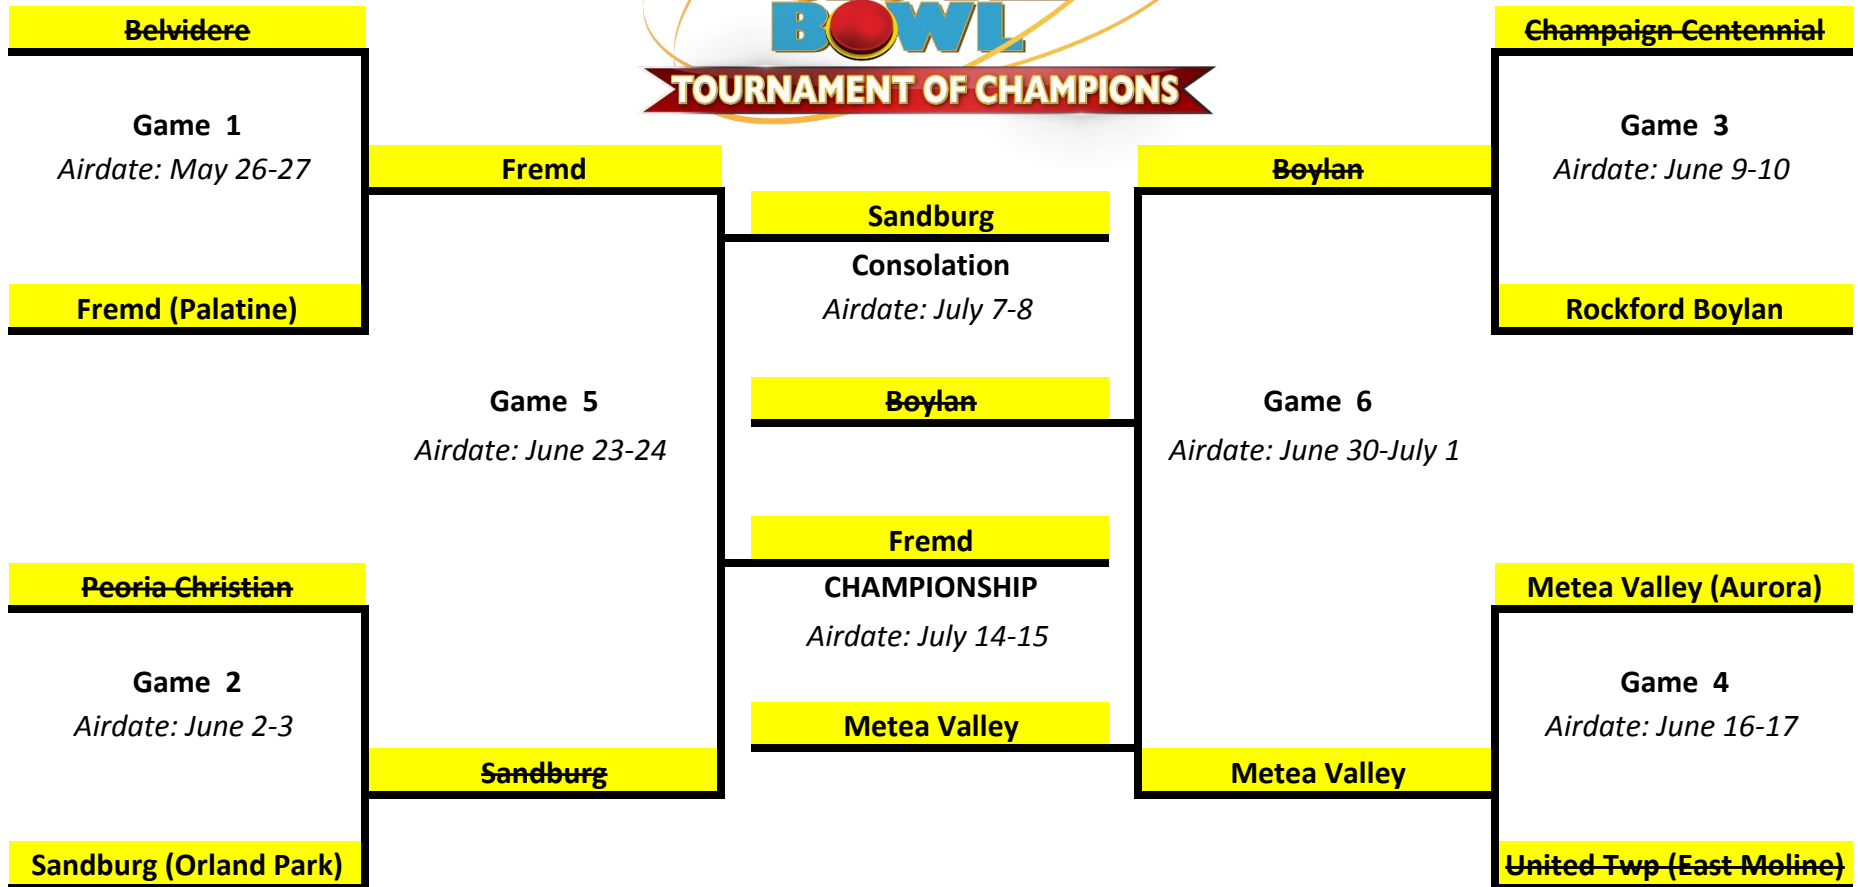

**Bergstrom
STATELINE
QUIZ
BOWL**
TOURNAMENT OF CHAMPIONS

Saturdays 6:30PM

Sundays 9:30pm

Sundays 8:30am

Saturdays 11:00am

Saturdays 11:00am

Saturdays 11:00am

Saturdays 10:30am